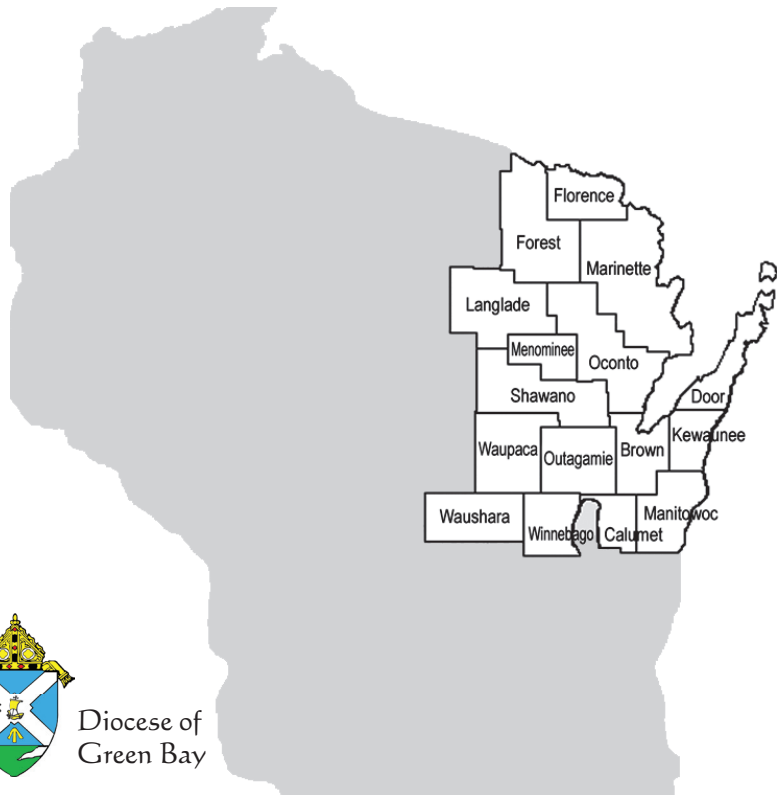

THE COMPASS

Distributed every week January through May, September through December, every-other-week June through August to nearly 18,000 homes.

The Compass distributes 2,500 copies directly to schools and religious education programs that participate in the **Compass in the Classroom** program.

Over 80% of our readers find **The Compass** to be a valuable publication and feel their regular daily newspaper is not an adequate source of religious news.

DISTRIBUTION AREA

16 Counties in Northeastern Wisconsin Catholic Population by County

County	Catholics	% of Population
Brown	121,899	50%
Calumet	14,531	32%
Door	8,874	30%
Florence	1,146	22%
Forest	2,871	28%
Kewaunee	11,988	57%
Langlade	6,800	32%
Manitowoc	36,542	44%
Marinette	11,300	26%
Menominee	3,389	73%
Oconto	9,293	24%
Outagamie	76,349	44%
Shawano	8,124	19%
Waupaca	6,359	12%
Wausara	4,704	19%
Winnebago	43,906	27%
Total	359,867	36%

OUR READERS...

- 87% own their own home
- 65% female, 35% male
- 67.7% married, 13.4% single
- 91.4% Caucasian
- 74.9% 55 or older
- 51% have read **The Compass** for 10 or more years; 18% for 5-10 years
- 76.1% spend 30 minutes or more reading each issue
- 94.6% attend mass weekly
- At least 2 people in most homes read **The Compass**

Diocese of Green Bay

CONTACT INFORMATION

Amy Kawula, Advertising & Marketing Manager

920-272-8212

877-500-3580, ext. 8212 (toll free within Diocese)

Fax: 920-437-9356

Email: akawula@gbdioc.org

1825 Riverside Drive

P.O. Box 23825

Green Bay, WI 54305-3825

www.gbdioc.org