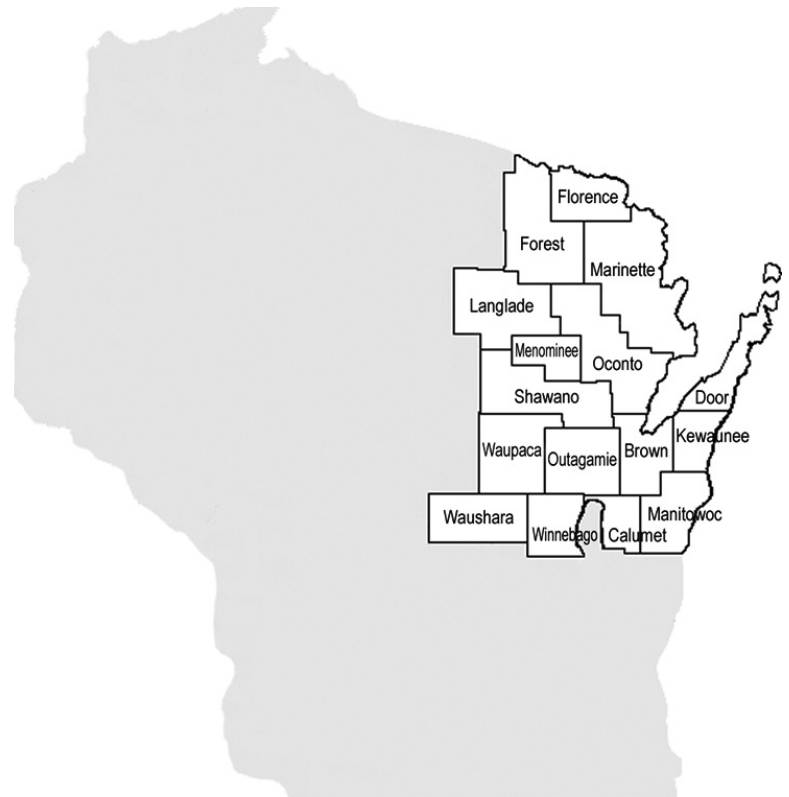

THE COMPASS

The Official Newspaper For The Catholic Diocese of Green Bay

The Compass

Distributed every week January through May, September through December, every-other-week June through August to over 22,000 homes.

The Compass distributes 2,500 copies directly to schools and religious education programs that participate in the **Compass in the Classroom** program.

Over 80% of our readers find *The Compass* to be a valuable publication and feel their regular daily newspaper is not an adequate source of religious news.

Distribution Area

16 Counties in Northeastern Wisconsin

Catholic Population by County

County	Catholics	% of Population
Brown	121,899	50%
Calumet	14,531	32%
Door	8,874	30%
Florence	1,146	22%
Forest	2,871	28%
Kewaunee	11,988	57%
Langlade	6,800	32%
Manitowoc	36,542	44%
Marinette	11,300	26%
Menominee	3,389	73%
Oconto	9,293	24%
Outagamie	76,349	44%
Shawano	8,124	19%
Waupaca	6,359	12%
Waushara	4,704	19%
Winnebago	43,906	27%
Total	359,867	36%

Our Readers...

- 87% own their own home
- 65% female, 35% male
- 67.7% married, 13.4% single
- 91.4% Caucasian
- 74.9% 55 or older
- 51% have read *The Compass* for 10 or more years; 18% for 5-10 years
- 76.1% spend 30 minutes or more reading each issue
- 94.6% attend mass weekly
- At least 2 people in most homes read *The Compass*